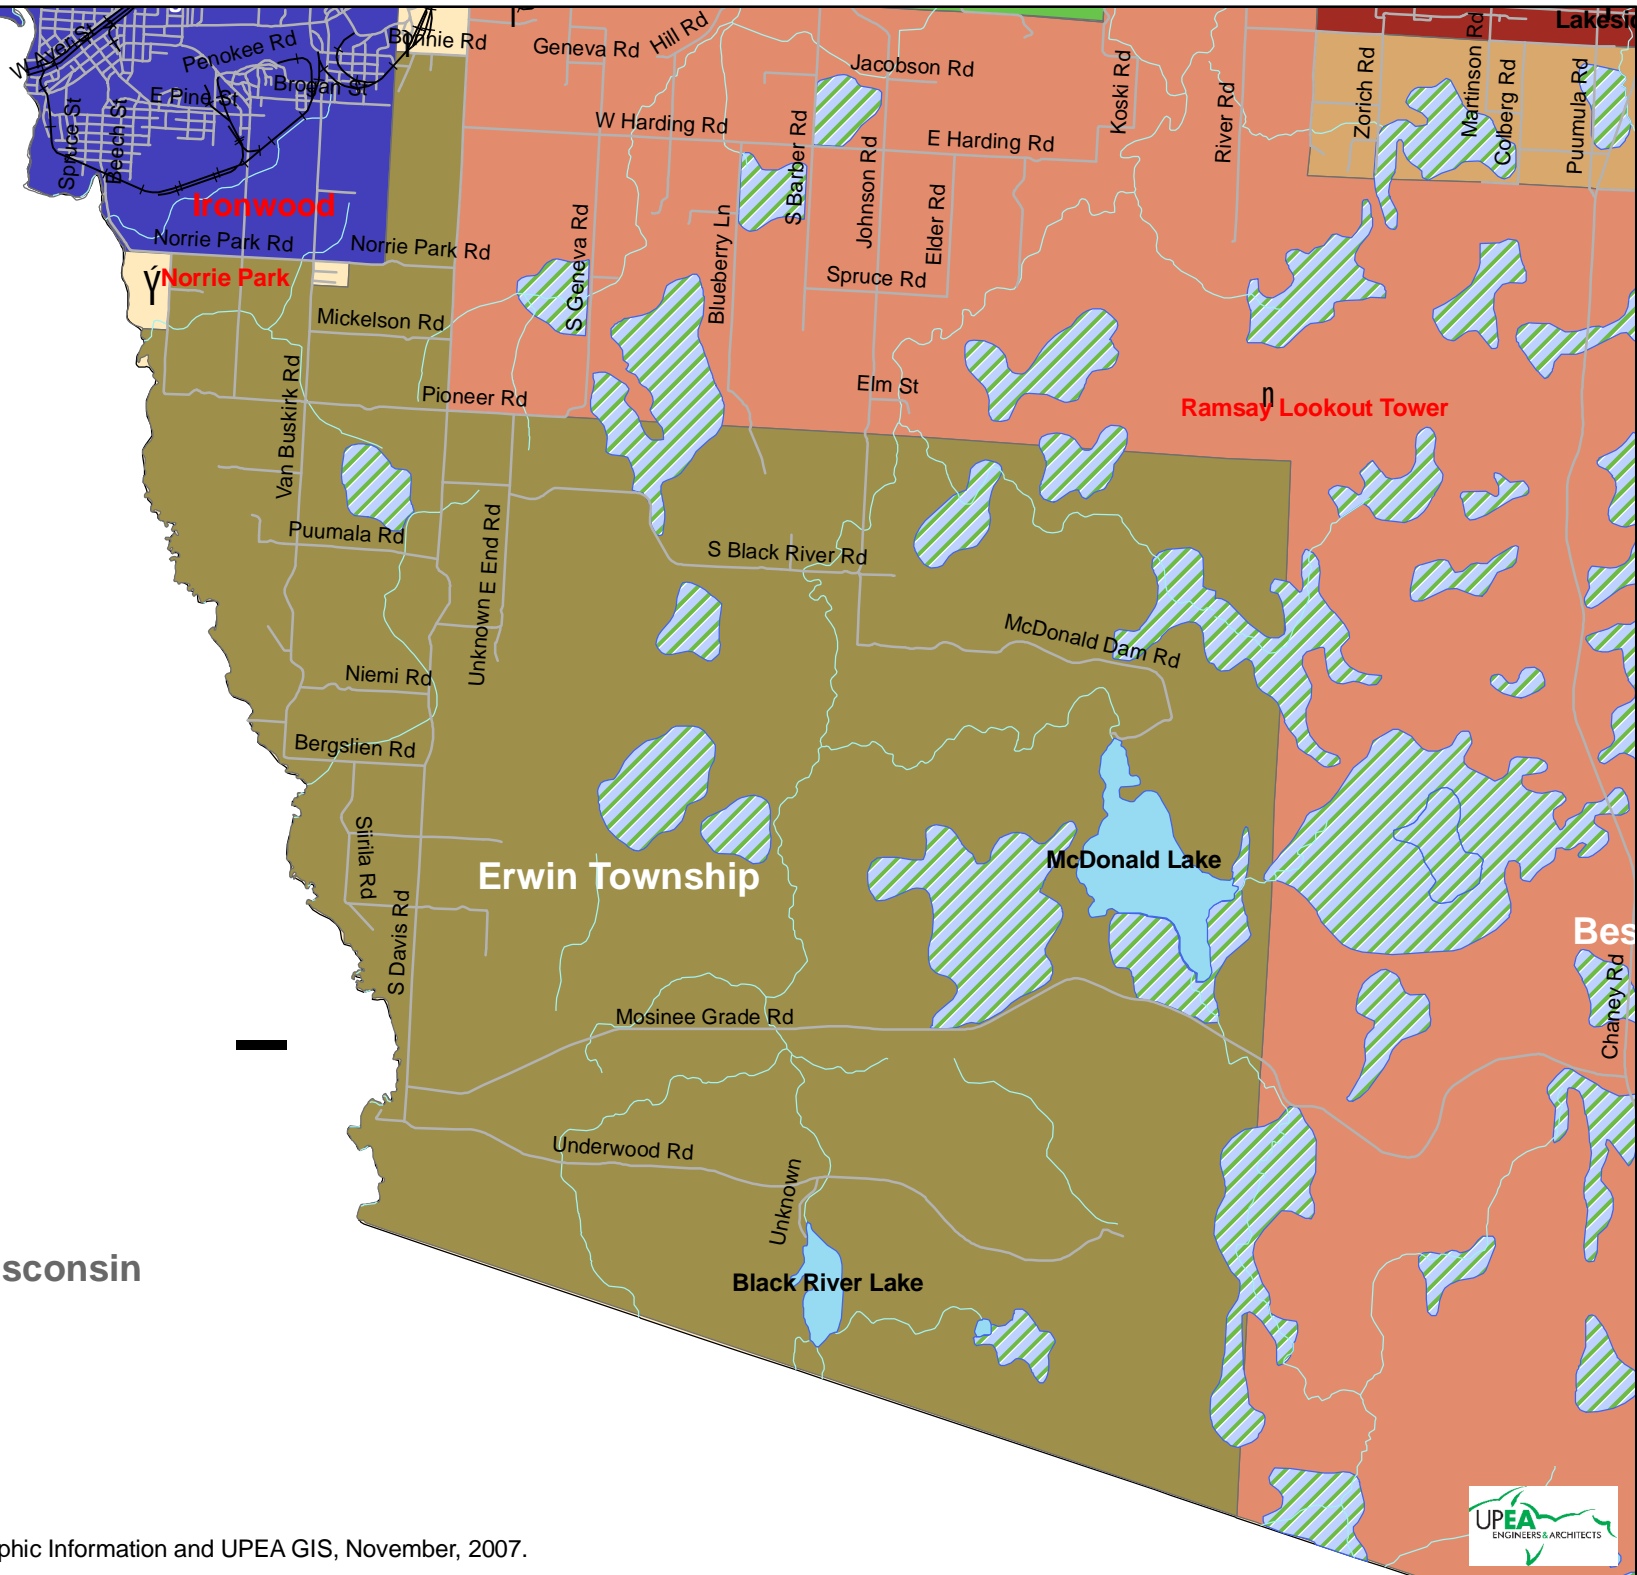

# Erwin Township

## Legend

 wetlands

Source: Michigan Center for Geographic Information and UPEA GIS, November, 2007.