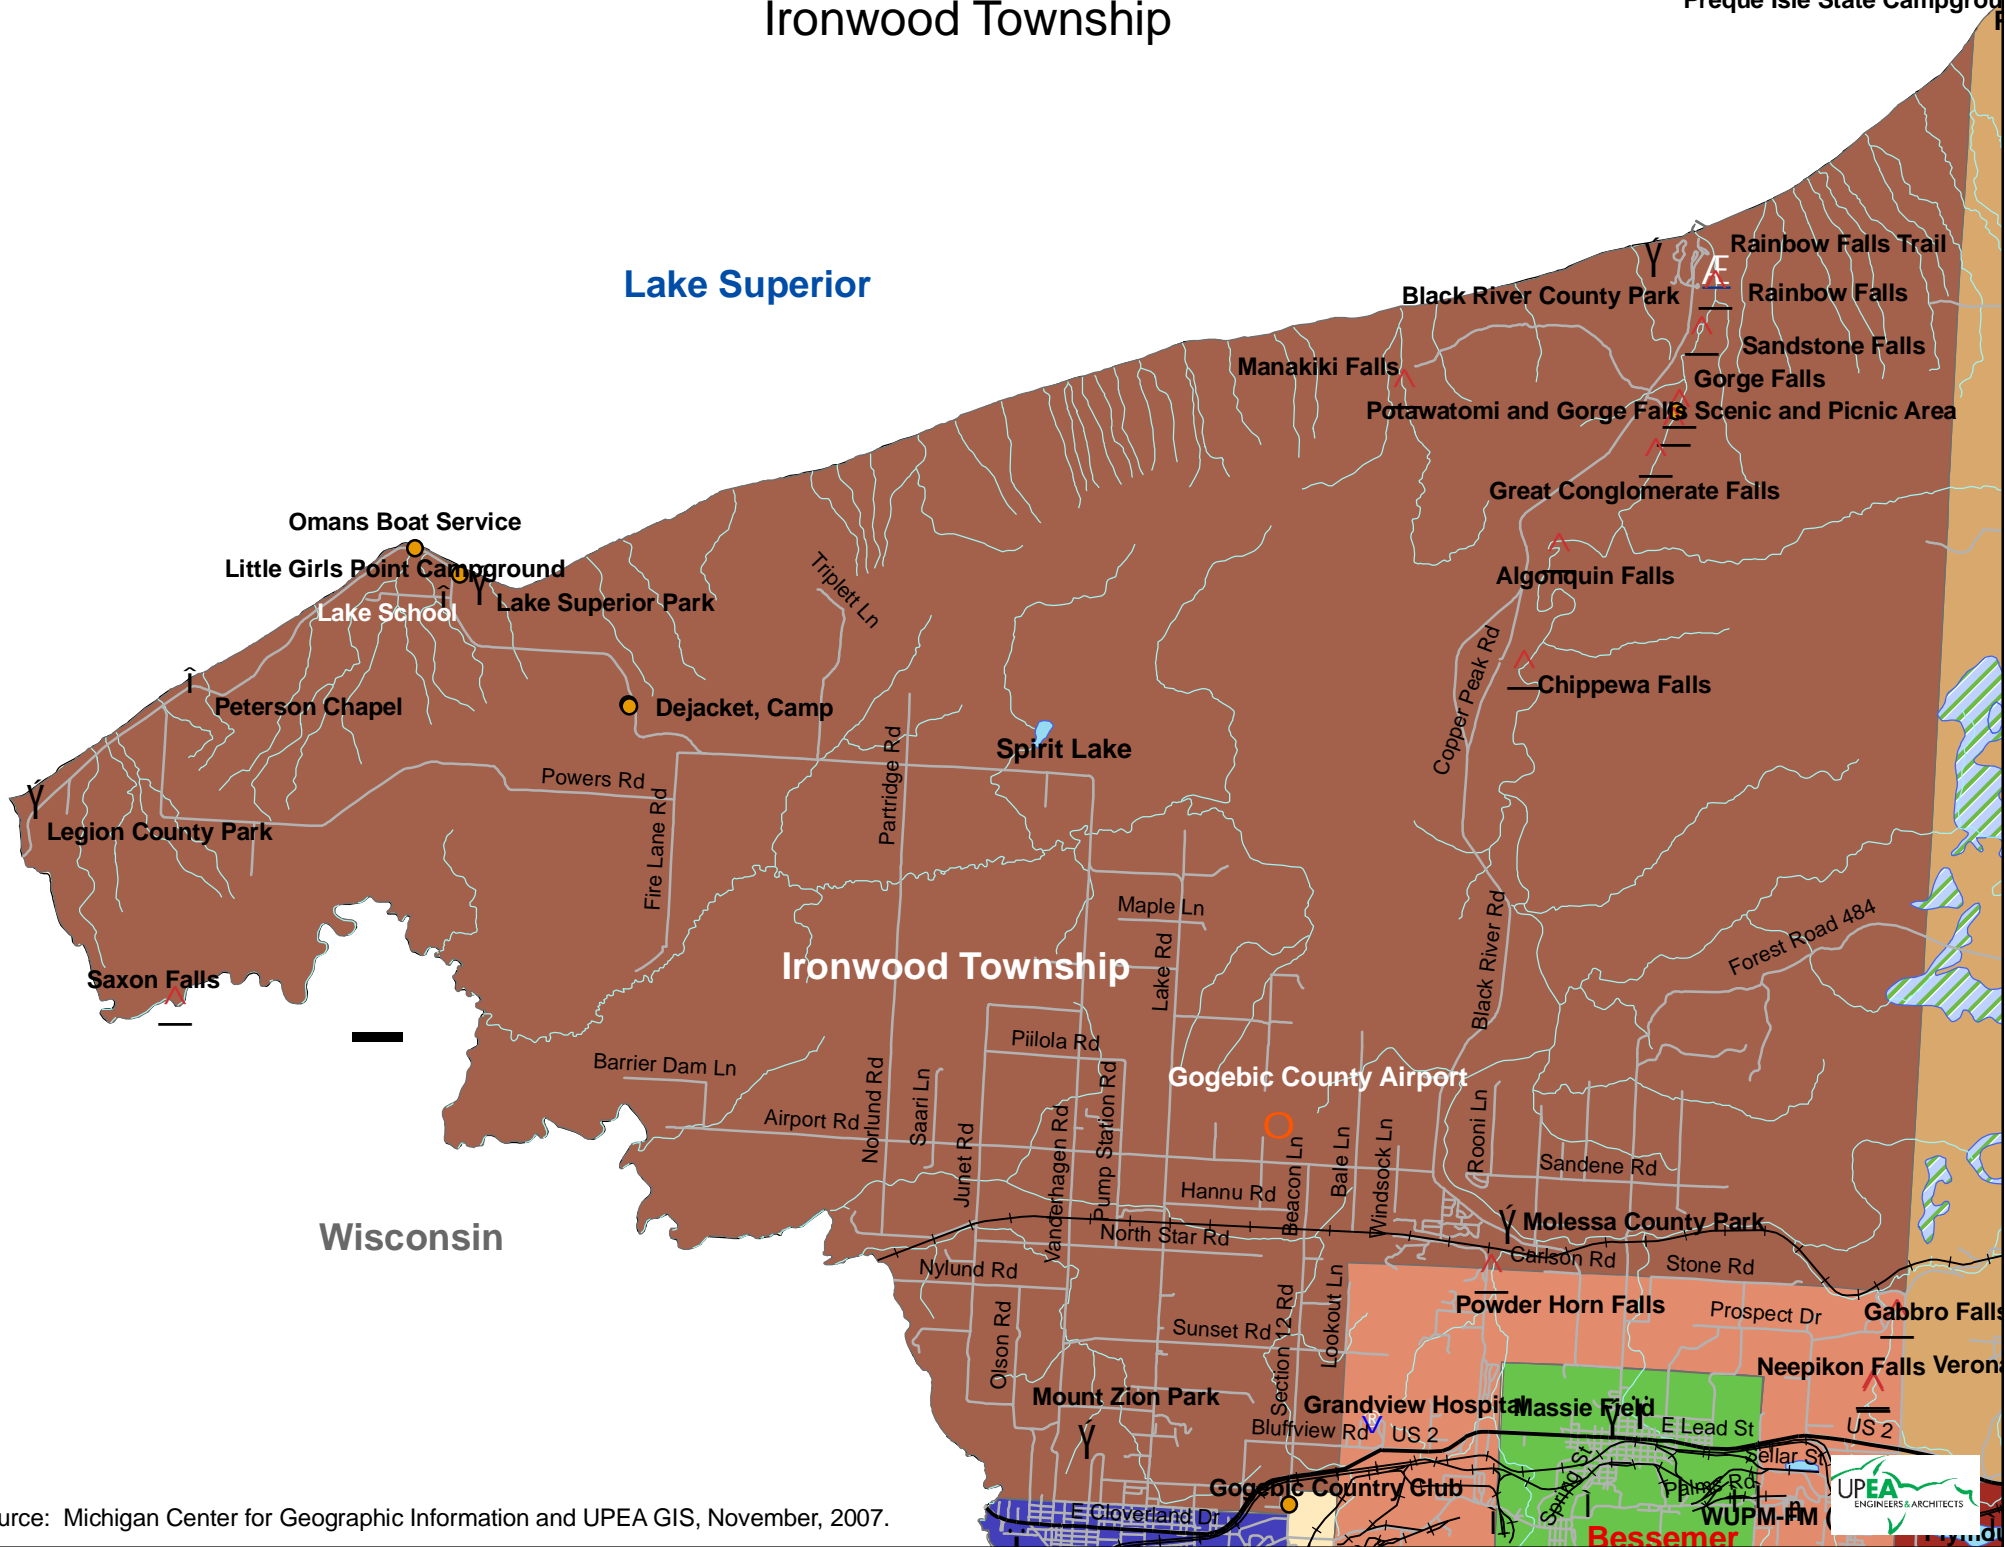

Ironwood Township

Preque Isle State Campground

Lake Superior

Source: Michigan Center for Geographic Information and UPEA GIS, November, 2007.